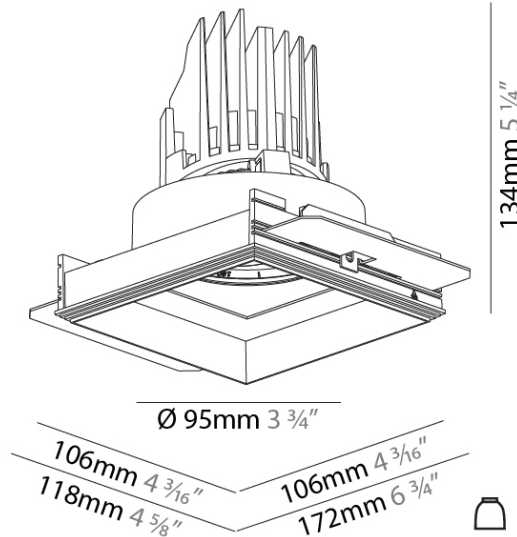

ELECTRICAL

Lamp Type: LED (Zhaga Standard)
Input Wattage (W): 15.5
Total Output Wattage (W): 14.5
Dimming: Tri-Mode (Non-Dimming and Phase Dimming (120Vac only) and 0-10V Dimming)
Driver Included: No
Driver Location: Recessed Housing
Driver Type: Constant Current - Universal
Driver Class: Class 2
Housing: See components
Input Voltage (V): 120 - 277
Constant Current (MA): 500

LED

Number of LEDs: 1
[Color Temperature (°K): 2700 / 3000 / 3500 / 4000](#)
Max. Delivered Lumen (lm): 940 / 980 / 1029 / 1050
Nominal Lumen (lm): 1386 / 1438 / 1511 / 1542
CRI: >90 CRI
Efficiency (%): 87.9 / 88.4 / 87.9
Lamp Life (hrs): 50000
Upon Request: RGB-W Tunable White Special Color Temperature
Special LED

OPTICAL

[Reflector°: 20 / 40 / 60](#)
Adjustability: Rotational 355°; Tilt 30°
Upon Request: Special Beam Angles

RATINGS AND CERTIFICATIONS

© 2024 Zaneen LLC, 10000 180-3382, F 416-247-9319, www.zaneen.com

Available for international specifications by adding "INT" at the end of the existing Model #. For assistance on 'custom' specifications, contact zteam@zaneen.com.
Certified By: Certified for North American Standards
In a constant effort to supply the best product, we reserve the right to change specifications or materials without notice. The most recent specification sheets are found at zaneen.com
IP rating: IP20